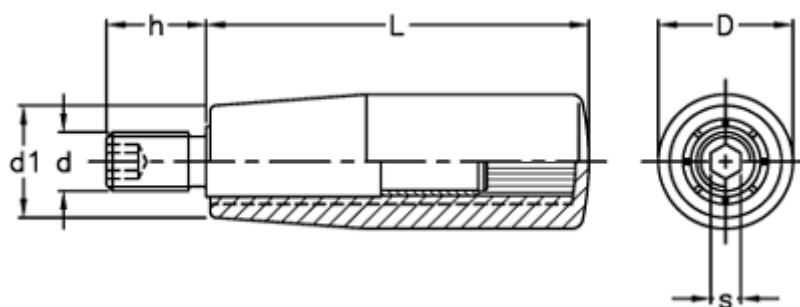

Article number: 2304024965

Description: E+G Revolving handle
I.601/80+x-M10-INOX

Measures

D	= 26
d1	= 21
d 6g	= M10
h	= 17
L	= 80
s	= 5